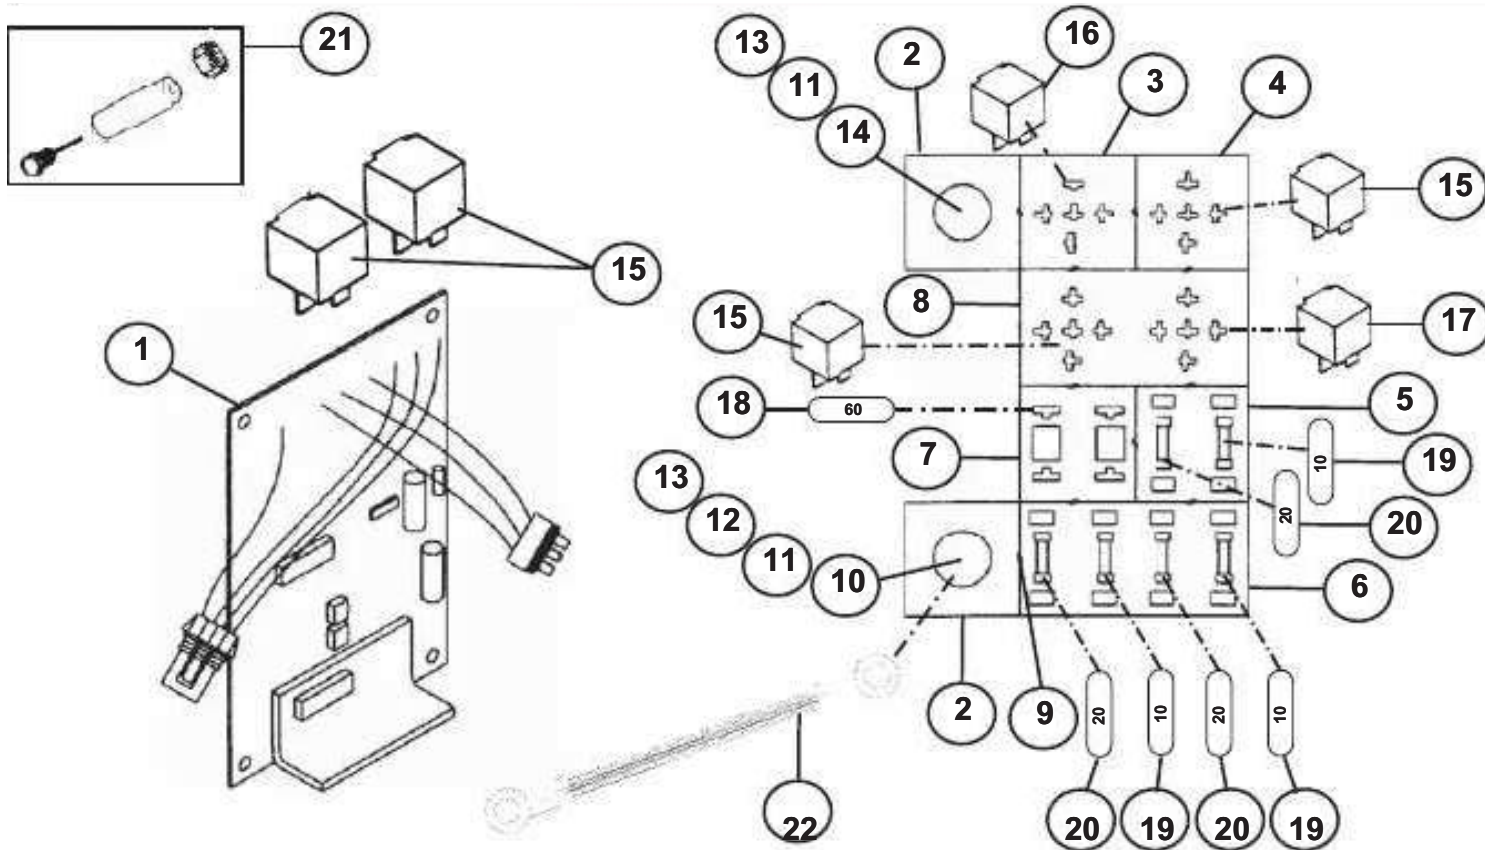

**TRANSMISSION CONTROL BOARD AND FUSE PANEL
XXXX TO 33188035532D**

<u>FIG.</u>	<u>PART #</u>	<u>QTY.</u>	<u>DESCRIPTION</u>	<u>SERIAL NUMBER / REMARKS</u>
1.	132005-P	1	Transmission Control - Proportional	
2.	140462	2	Mounting Module	
3.	140481	1	Relay Module	
4.	140479	1	Relay Module - Single	
5.	140540	1	Module	
6.	140465	1	Circuit - 4 Position	
7.	140473	1	Maxifuse Module	
8.	140480	1	Relay Module - Double	
9.	140463	10	Locking Wedge	
10.	150004	1	Bolt - 1/4	
11.	150123	3	Lockwasher - 1/4	
12.	150110	1	Flatwasher - 1/4	
13.	150102	2	Nut - 1/4	
14.	150035	1	Bolt - 1/4	
15.	140422	4	Relay-Forward & Reverse, 3WD, Cooler Fan	
16.	140461	1	Relay - Neutral Start	
17.	140528	1	Relay - Park Break	
18.	140502	1	Fuse - 60 Amp	
19.	140504	3	Fuse - 10 Amp	
20.	140506	3	Fuse - 20 Amp	
21.	140580	1	Mounting Kit	
22.	180097	1	Ground Cable