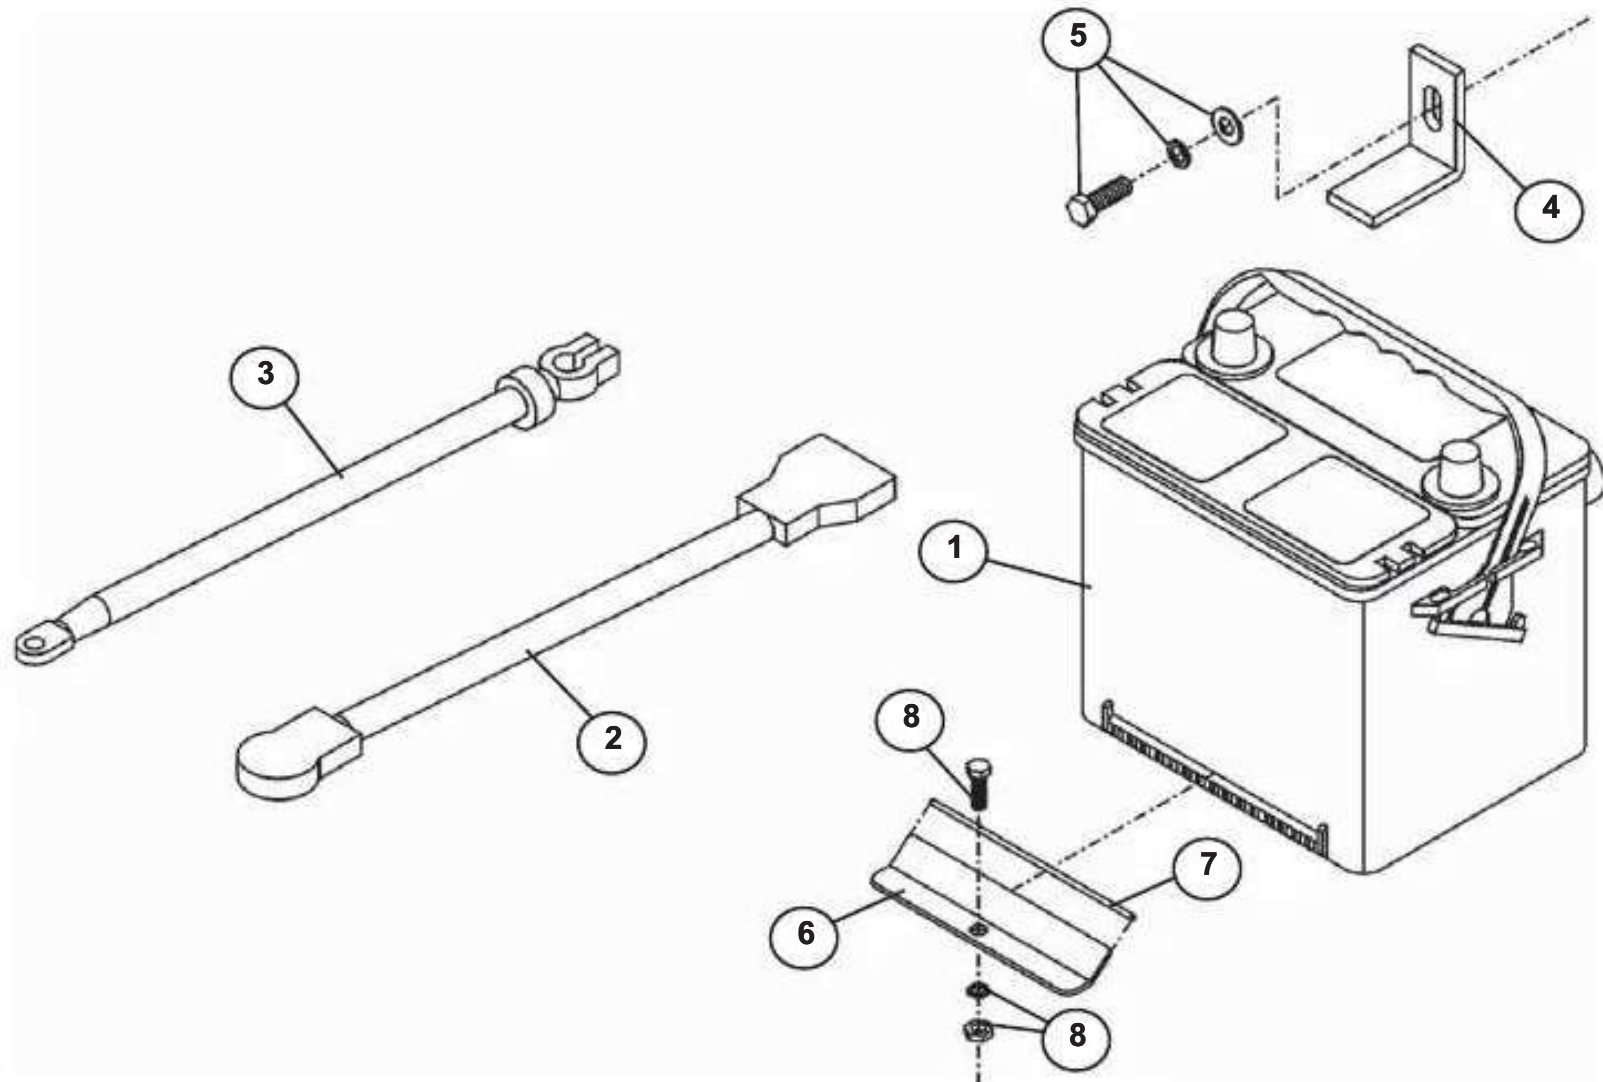

7-14 ELECTRICAL

WHEN ORDERING PARTS GIVE **SERIAL NUMBER** OF MACHINE

PARTS FAX 1-519-738-9633

BATTERY AND RELATED PARTS

FIG.	PART #	QTY.	DESCRIPTION	SERIAL NUMBER / REMARKS
1.	140524	1	Battery	
2.	300607	1	Battery Cable - Positive - 52"	Deutz Engines Only
2.	253978	1	Battery Cable - Positive - 56"	Perkins Engines Only
3.	300608	1	Battery Cable - Negative - 18"	
4.	300344	1	Battery Hold Down	
5.		1	Mounting Hardware: Bolt, Lockwasher, Flatwasher - 3/8	
6.	302385	1	Battery Hold Down	42600035532D - XXXX
7.	190057	5 1/2"	Edge Trim	
8.		1	Mounting Hardware: Bolt, Lockwasher, Nut - 5/16	