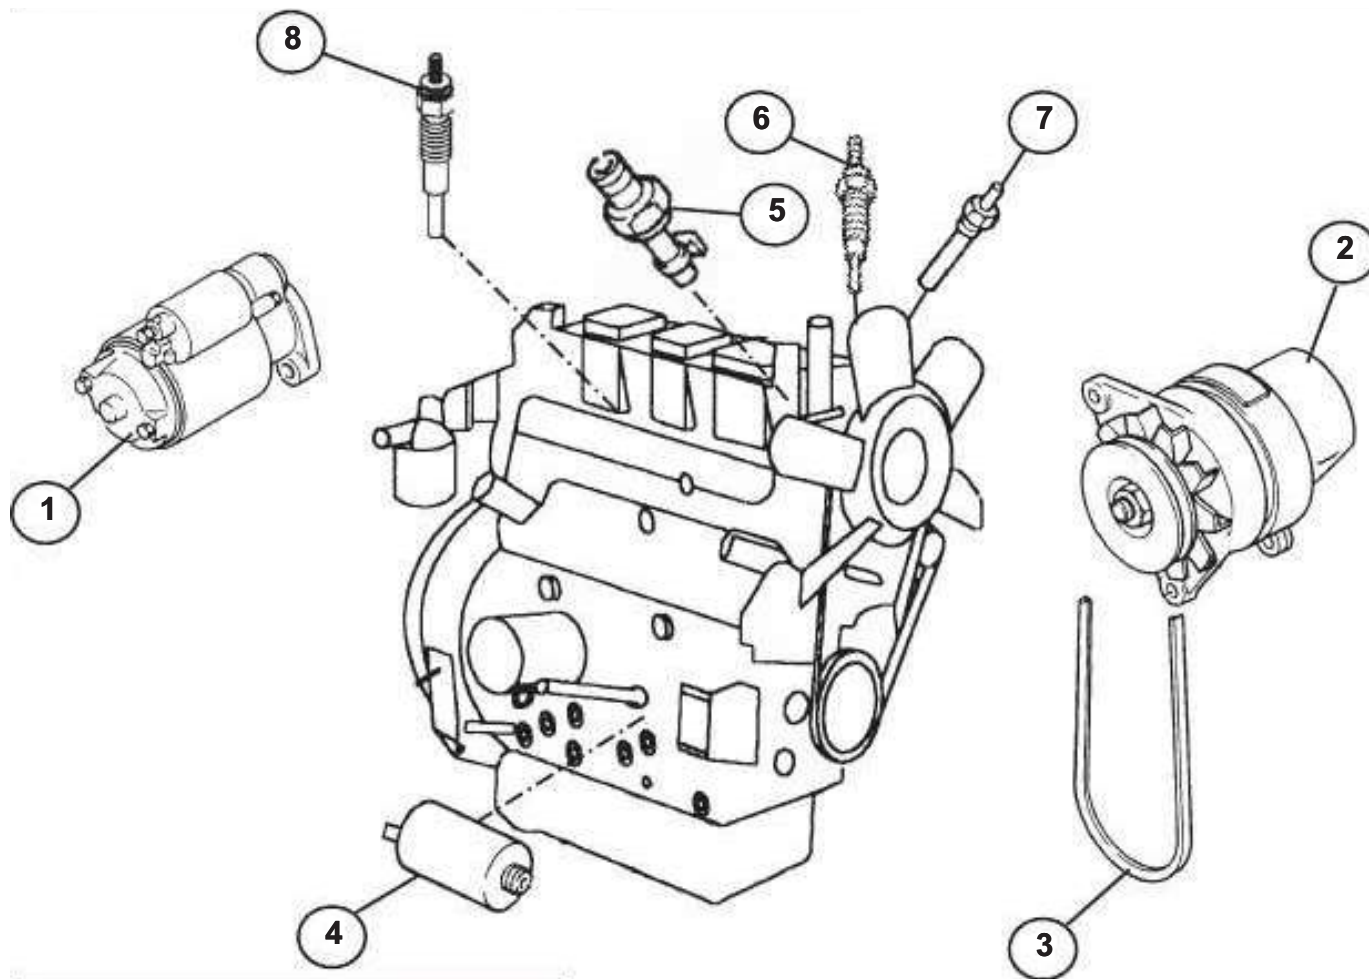

7-12 ELECTRICAL

WHEN ORDERING PARTS GIVE SERIAL NUMBER OF MACHINE

PARTS FAX 1-519-738-9633

PERKINS ELECTRICAL DRESS

<u>FIG.</u>	<u>PART #</u>	<u>QTY.</u>	<u>DESCRIPTION</u>	<u>SERIAL NUMBER / REMARKS</u>
1.	231094	1	Starter	Engine S/N: up to U905161C (but not including)
1.	232648	1	Starter Motor Assembly	Engine S/N: U905161C - xxxx
2.	231097	1	Alternator	xxxx TO 3040705532
2.	231813	1	Alternator	30437065532 TO xxxx
3.	231096	1	Alternator Belt	
4.	231462	1	Fuel Shut-off Solenoid	
5.	231065	1	Oil Pressure Switch	
6.	140089	1	Water Temperature Sender	22715015532D TO 24885095532D
7.	231064	1	Water Temperature Switch	24935095532D TO xxxx
8.	231452	4	Glow Plug