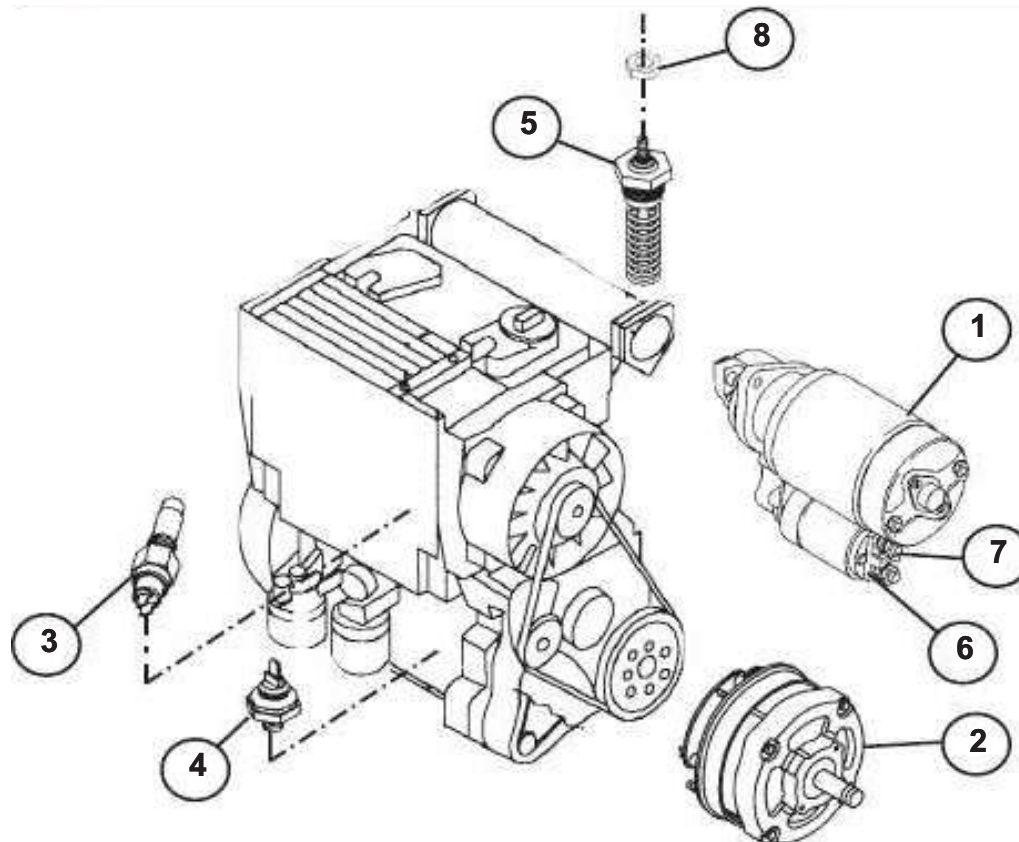

DEUTZ ELECTRICAL DRESS

<u>FIG.</u>	<u>PART #</u>	<u>QTY.</u>	<u>DESCRIPTION</u>	<u>SERIAL NUMBER / REMARKS</u>
1.	280048	1	Starter	22715015532D TO 24435075532D
1.	280051	1	Starter (F Type)	24445075532D TO 46721045532D
1.	280134	1	Starter	46751045532D TO xxxx
2.	280047	1	Alternator	
3.	280049	1	Oil Temperature Sender/Switch	
4.	280050	1	Oil Pressure Switch	
5.	280021	1	Glow Plug	
6.	280053	1	Starter Solenoid	24445075532D TO xxxx
7.	280054	3	Screw	24445075532D TO xxxx
8.	151299	1	Nut - 5 mm	
9.	280135	1	Ring Gear (Not Pictured)	22715015532D TO 46721045532D
9.	280136	1	Ring Gear (Not Pictured)	46751045532D TO xxxx