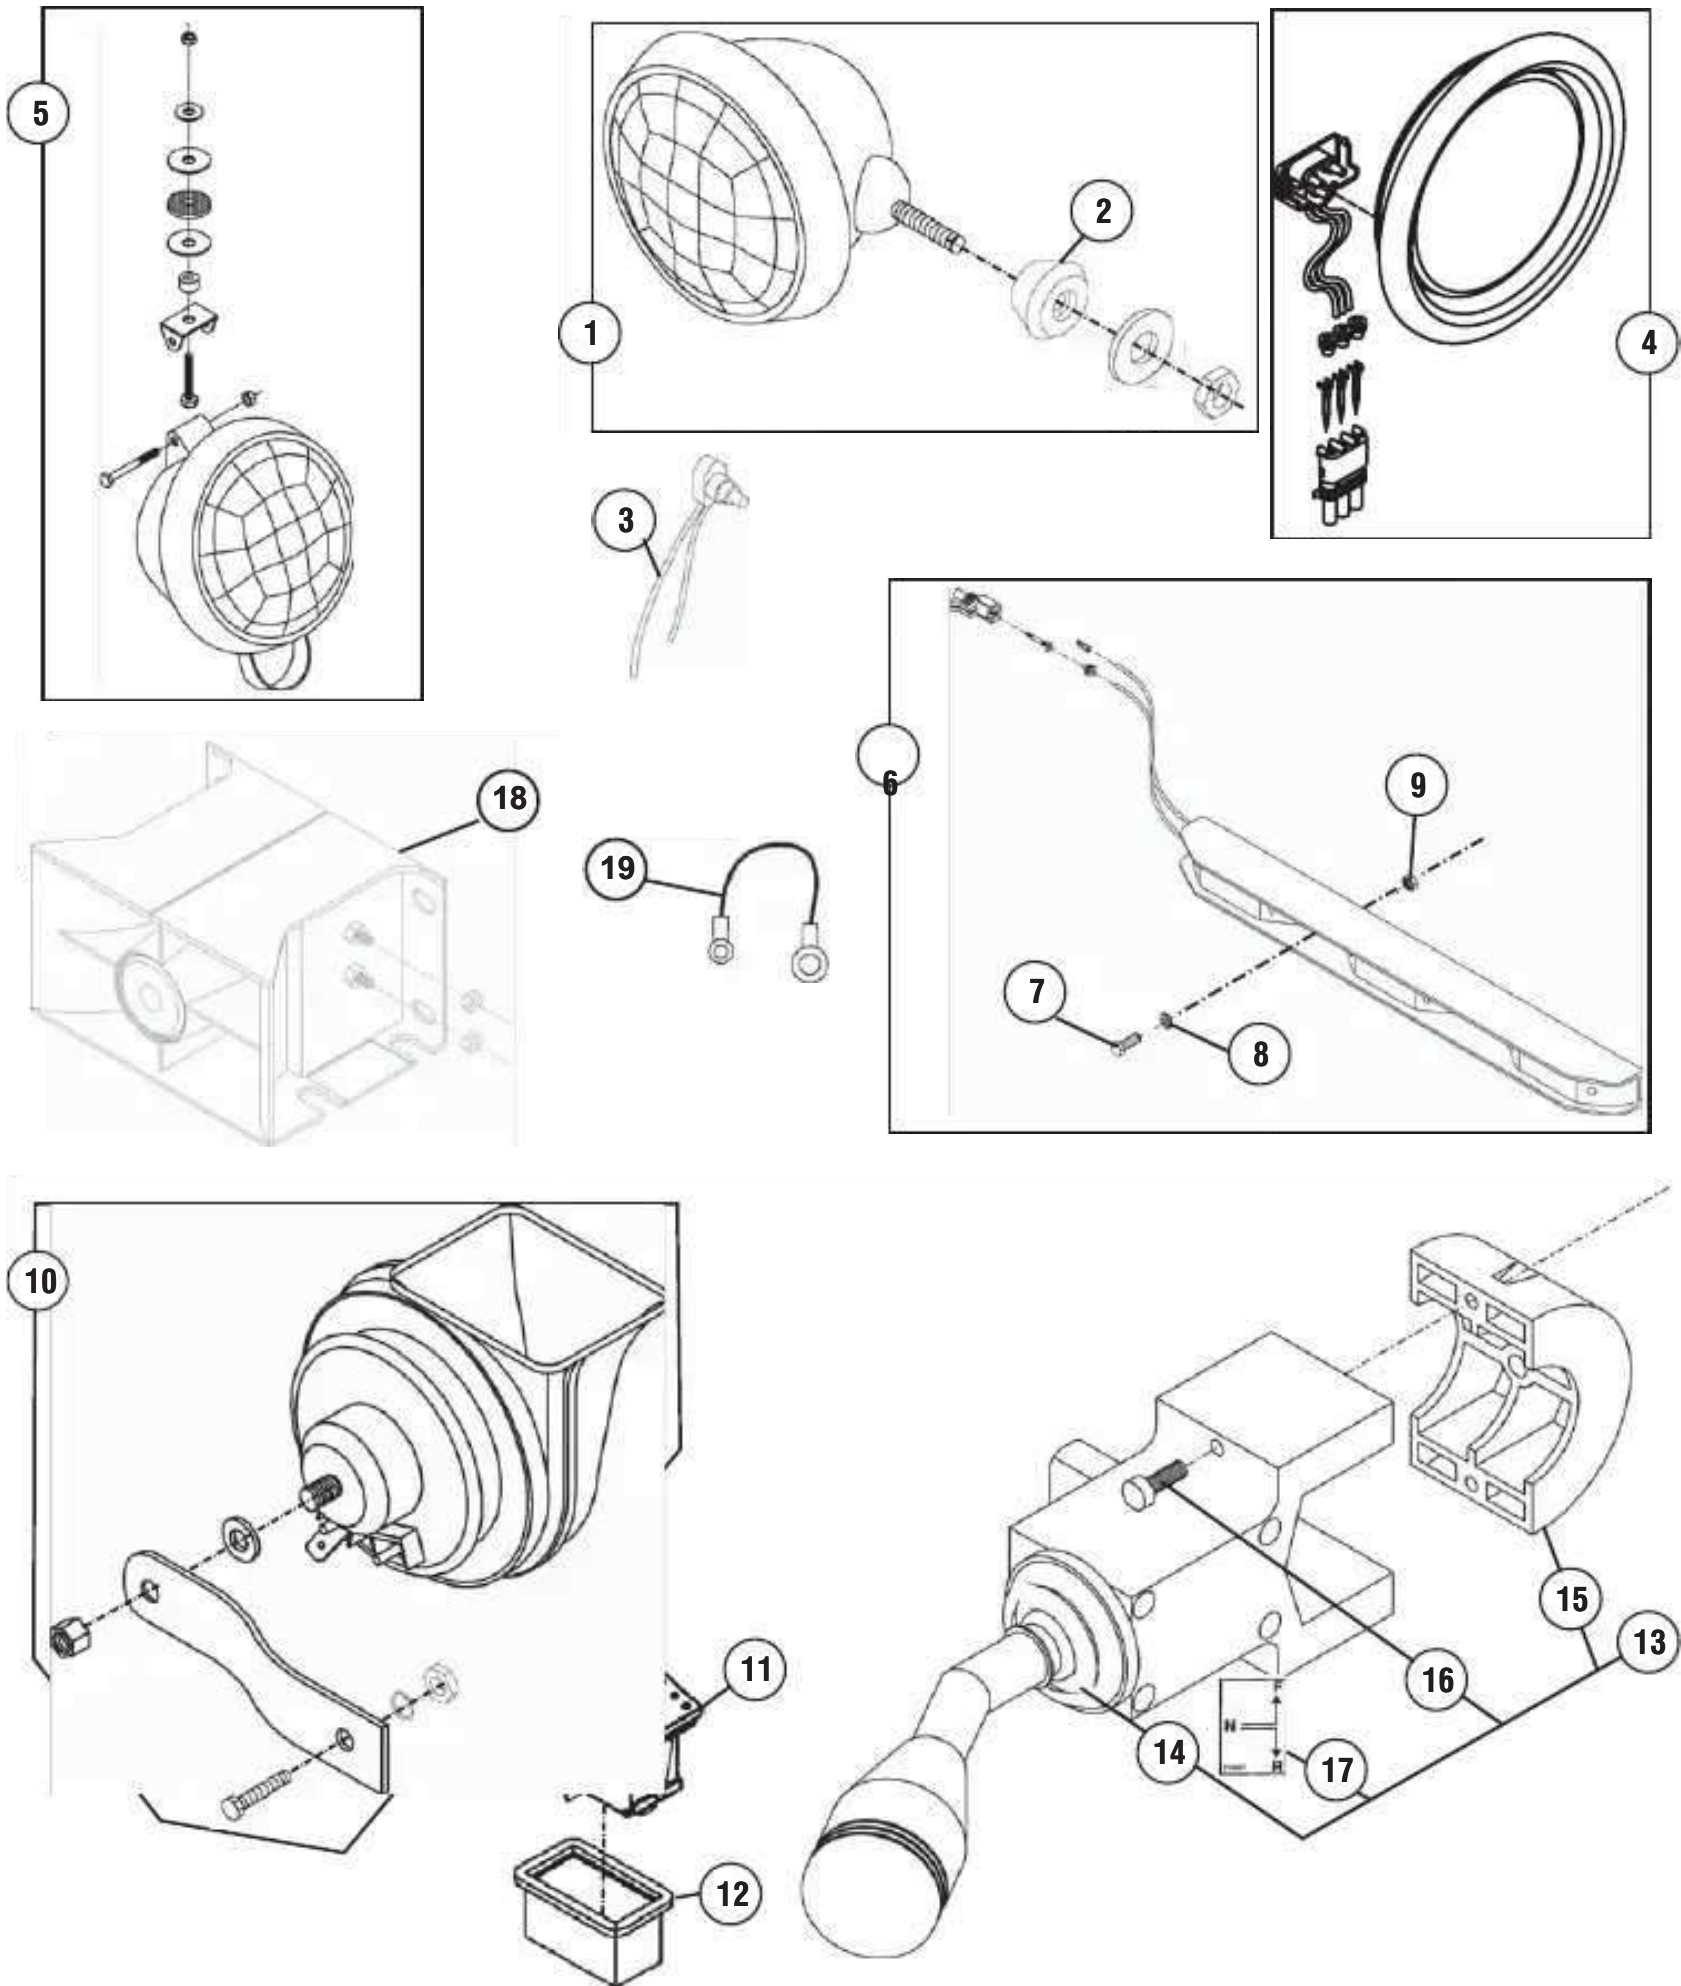

7-10 ELECTRICAL

WHEN ORDERING PARTS GIVE **SERIAL NUMBER** OF MACHINE

PARTS FAX 1-519-738-9633

LIGHTS, HORN, SHIFTER & BACKUP ALARM

LIGHTS, HORN, SHIFTER & BACKUP ALARM

<u>Fig.</u>	<u>Part #</u>	<u>Qty.</u>	<u>Description</u>	<u>Serial Number / Remarks</u>
1.	140053	2	Headlight - includes #2	
2.	140789	1	Spacer - PVC	
3.	140758	1	Switch	For older style work lights only xxxx - 3703901553-4
4.	140176	4	Red Tail Light	xxxx TO 30047045532D
4.	301030	4	Red Tail Light Assembly	30117045532 TO 36228115532D
4.	140176	4	Red Tail Light	36318115532D TO xxxx
5.	140008	1	Work Light	
6.	302321	1	Clearance Light Bar	
7.	150903	2	Bolt	
8.	151052	2	Lockwasher	
9.	151051	2	Nut	
10.	140009	1	Horn	
11.	140130	1	Horn Button	xxxx TO 33188035532D
11.	140834	1	Horn Switch Assembly-Not pictured	33268035532D TO xxxx
12.	140815	1	Centre Bezel	
13.	K254857	1	Shifter Kit	22715015532D TO 25976015532D
13.	190986	1	Shifter - includes	26096025532D TO xxxx decal #254862 (pg. 14-8)
14.	191187	1	Boot	26096025532D TO xxxx
15.	191234	1	Collar	
16.	151453	2	Bolt - 5 mm , Socket	
17.	254862-A	1	Decal - Forward/Reverse Shifter	
18.	140108	1	Back-Up Alarm	
19.	702781	1	Ground Wire - Back-Up Alarm