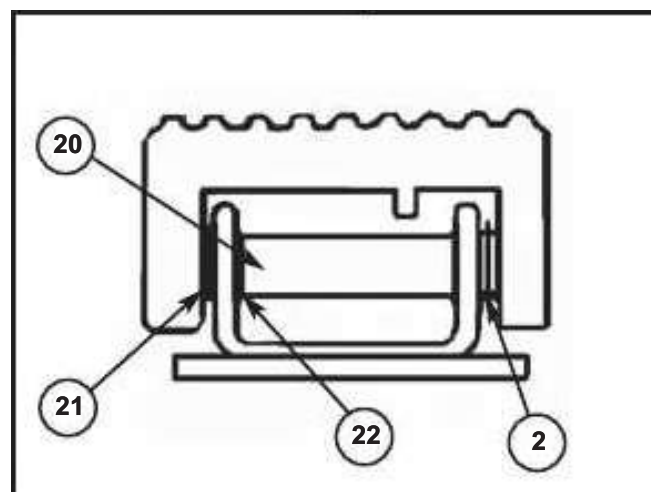

7-2 ELECTRICAL

WHEN ORDERING PARTS GIVE **SERIAL NUMBER** OF MACHINE

PARTS FAX 1-519-738-9633

INCHING PEDAL

END