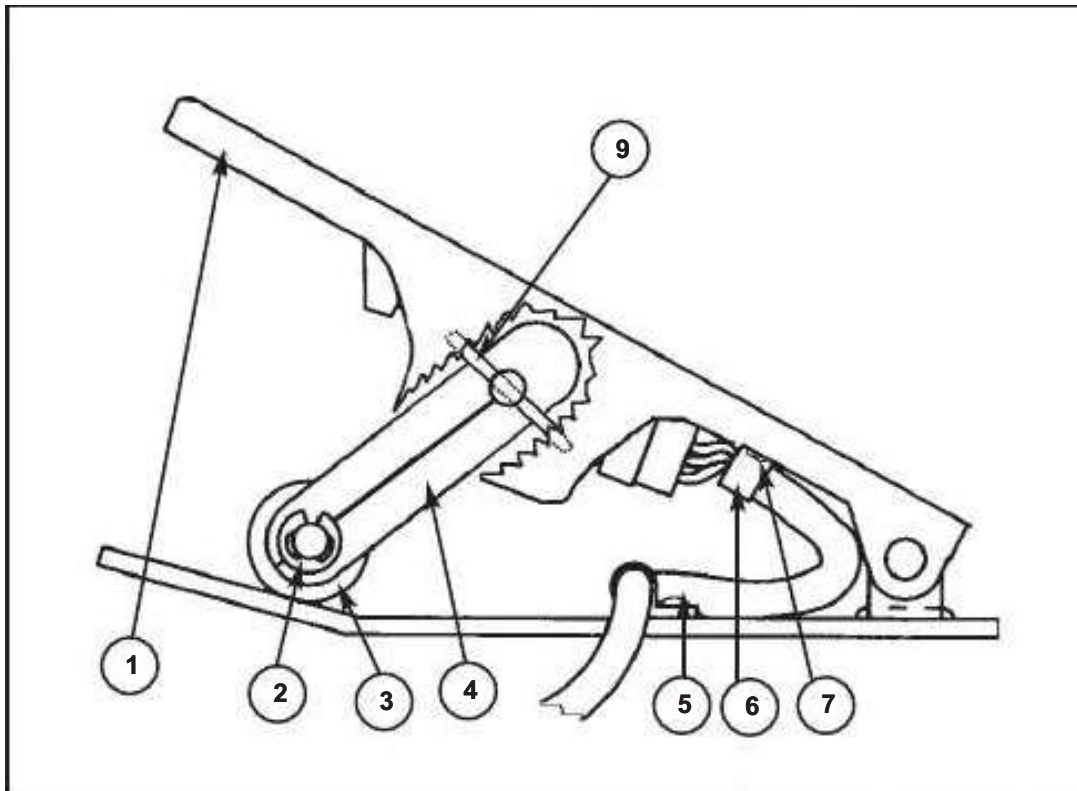

7-2 ELECTRICAL

WHEN ORDERING PARTS GIVE **SERIAL NUMBER** OF MACHINE

PARTS FAX 1-519-738-9633

INCHING PEDAL

SIDE