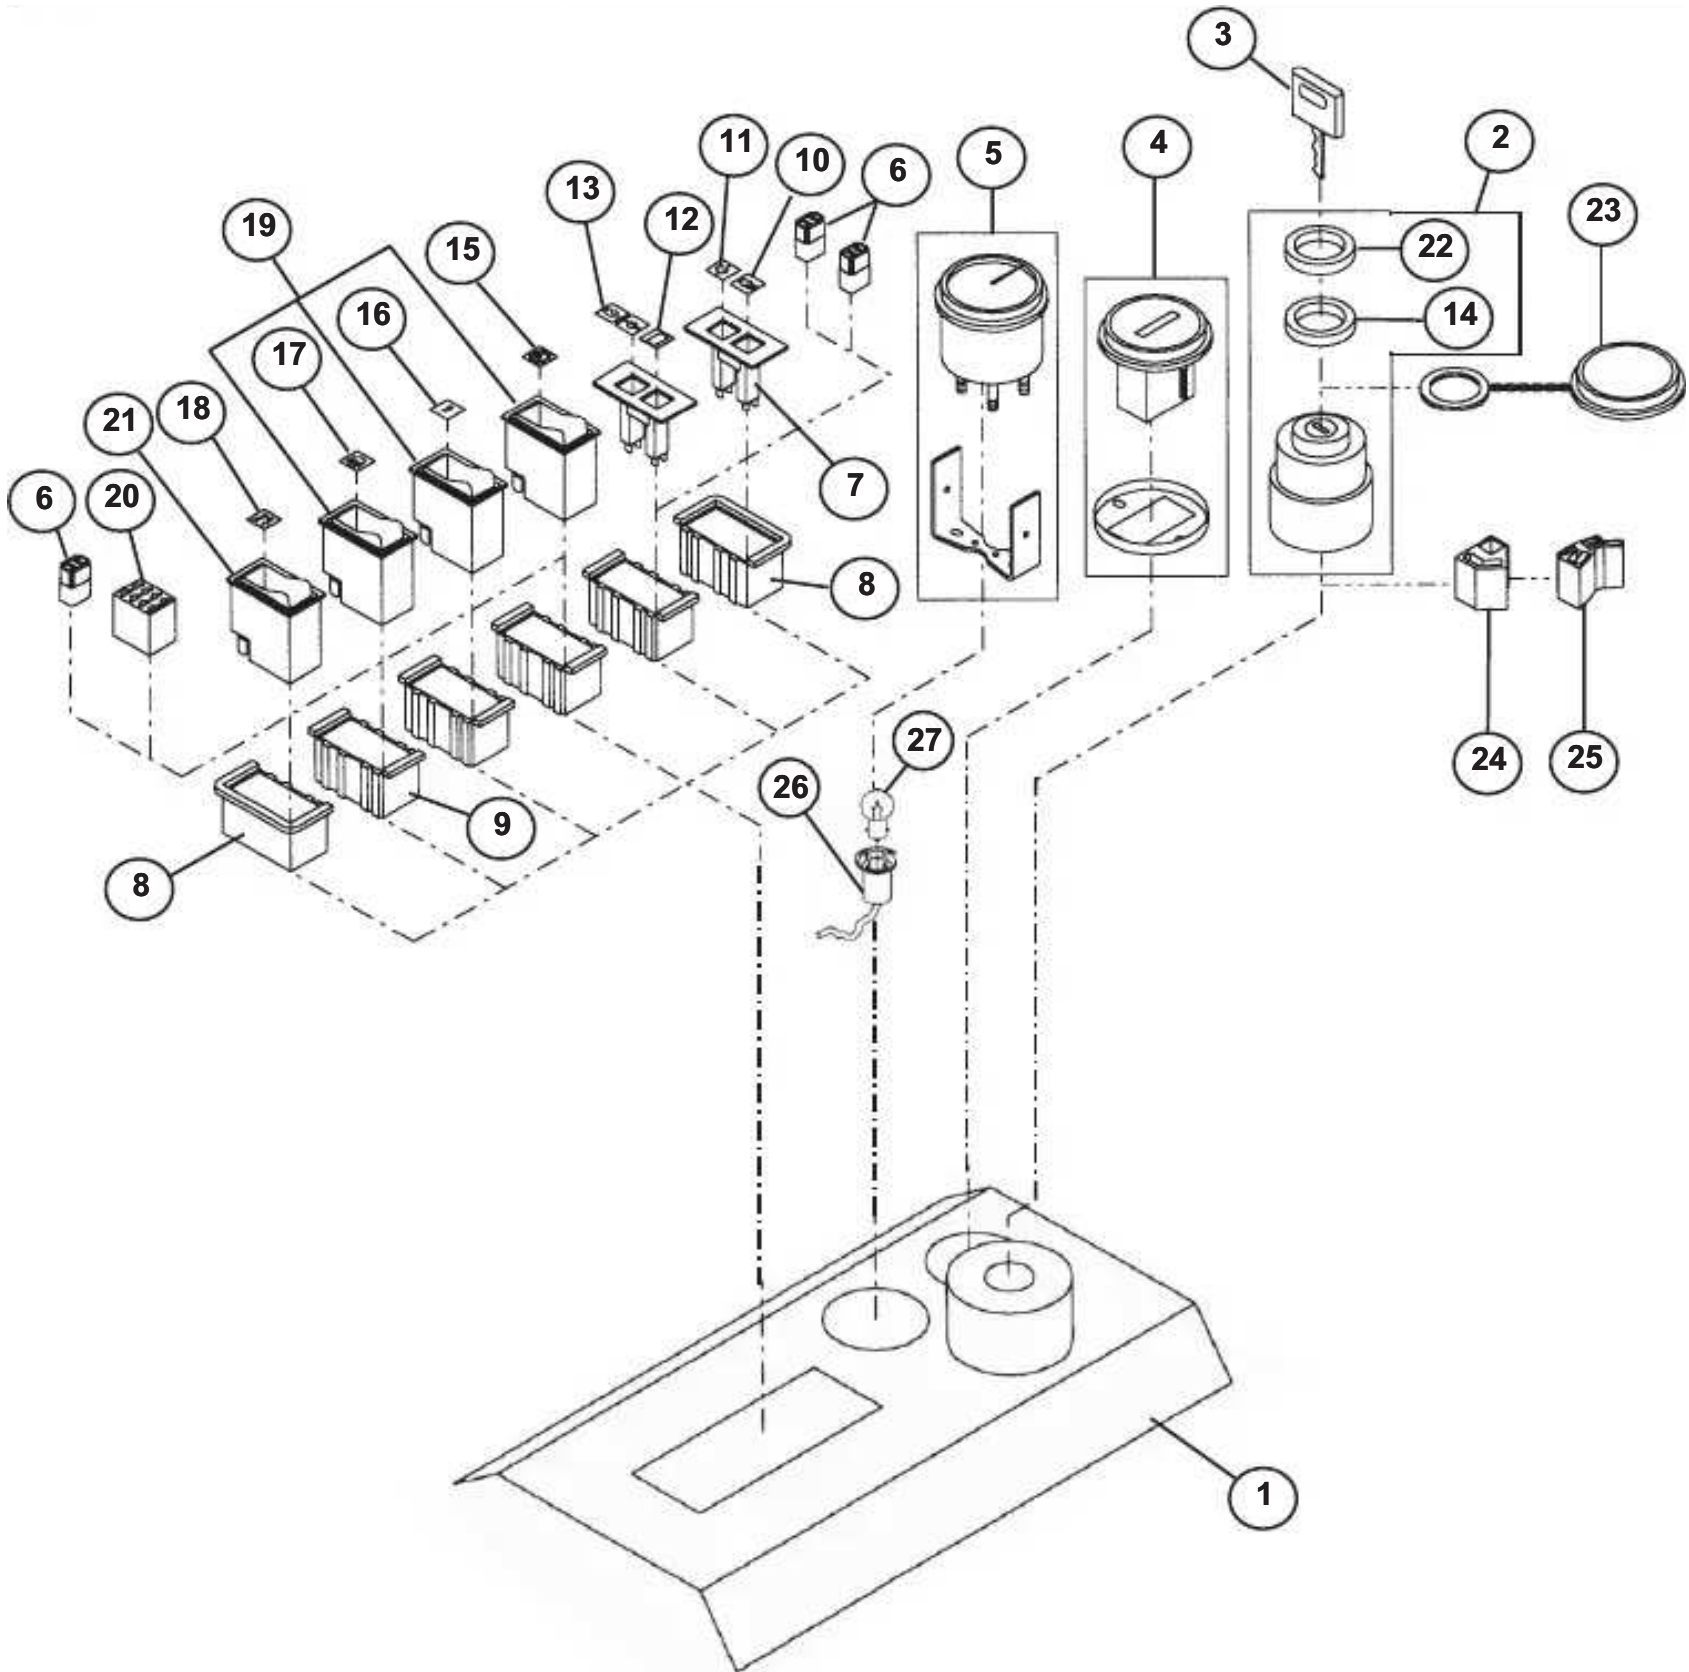

7-6 ELECTRICAL

WHEN ORDERING PARTS GIVE **SERIAL NUMBER** OF MACHINE

PARTS FAX 1-519-738-9633

DASH PANEL ASSEMBLY 24935095532D TO 33188035532D

**DASH PANEL ASSEMBLY
24935095532D TO 33188035532D**

<u>FIG.</u>	<u>PART #</u>	<u>QTY.</u>	<u>DESCRIPTION</u>	<u>SERIAL NUMBER / REMARKS</u>
1.	300716	1	Dash Panel	24935095532D TO 26116025532D
1.	300821	1	Dash Panel	26186025532D TO 33188035532D
2.	140557	1	Ignition Switch - includes #14 & 22	
3.	280007	1	Ignition Switch Key	
4.	140995	1	Hour Meter - Hobbs	
5.	140084	1	Fuel Gauge	
6.	140573	8	Two Way Plug	
7.	140558	2	Pilot Lamp Vertical	
8.	140565	2	End Bezel	
9.	140566	4	Middle Bezel	
10.	140560	1	Icon - Engine Pre-Heat	
11.	140561	1	Icon - Engine Oil Pressure	
12.	140559	1	Icon - Battery	
13.	140578	1	Icon - Engine Oil Temperature - Deutz	
13.	140579	1	Icon - Engine Coolant Temperature - Perkins	
14.	N.S.S.	1	Ignition Switch Nut	
15.	140563.	1	Icon - Park Brake	
16.	140564	1	Icon - 3WD	
17.	140568	1	Icon - Headlights	
18.	140617	1	Icon - Trac Lock	
19.	140569	3	Switch - Rocker	
20.	140572	4	Plug - 8 Way	
21.	140616	1	Switch - Trac Lock	
22.	N.S.S	1	Ignition Switch Seal	
23.	190997	1	Ignition Switch Cover	
24.	280008	1	Housing	
25.	280009	1	Housing	
26.	140090	1	Light Kit	Bulb not included
27.	220601	4	Light Bulb