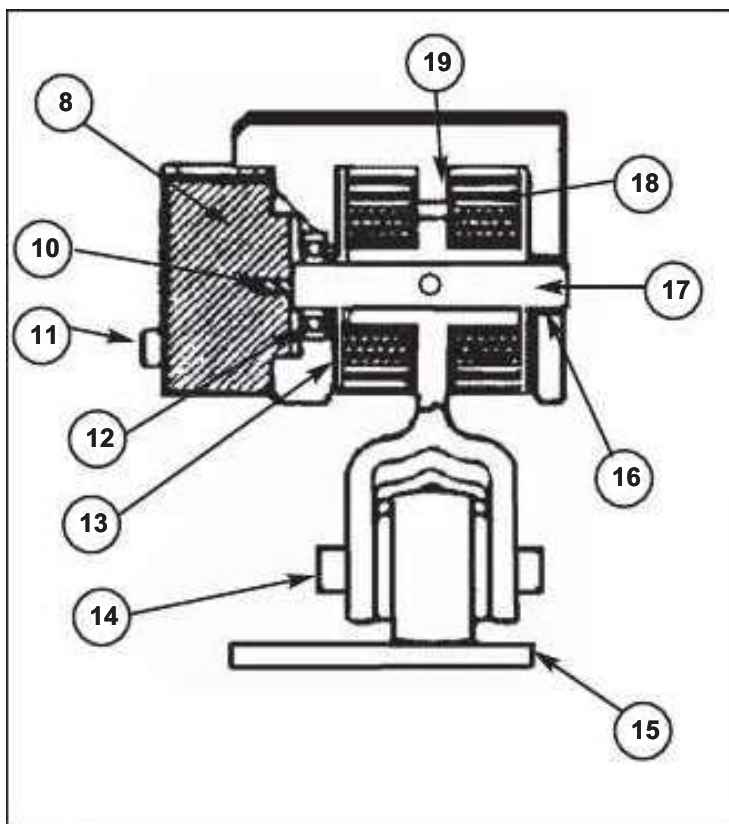

7-2 ELECTRICAL

WHEN ORDERING PARTS GIVE **SERIAL NUMBER** OF MACHINE

PARTS FAX 1-519-738-9633

INCHING PEDAL

FRONT