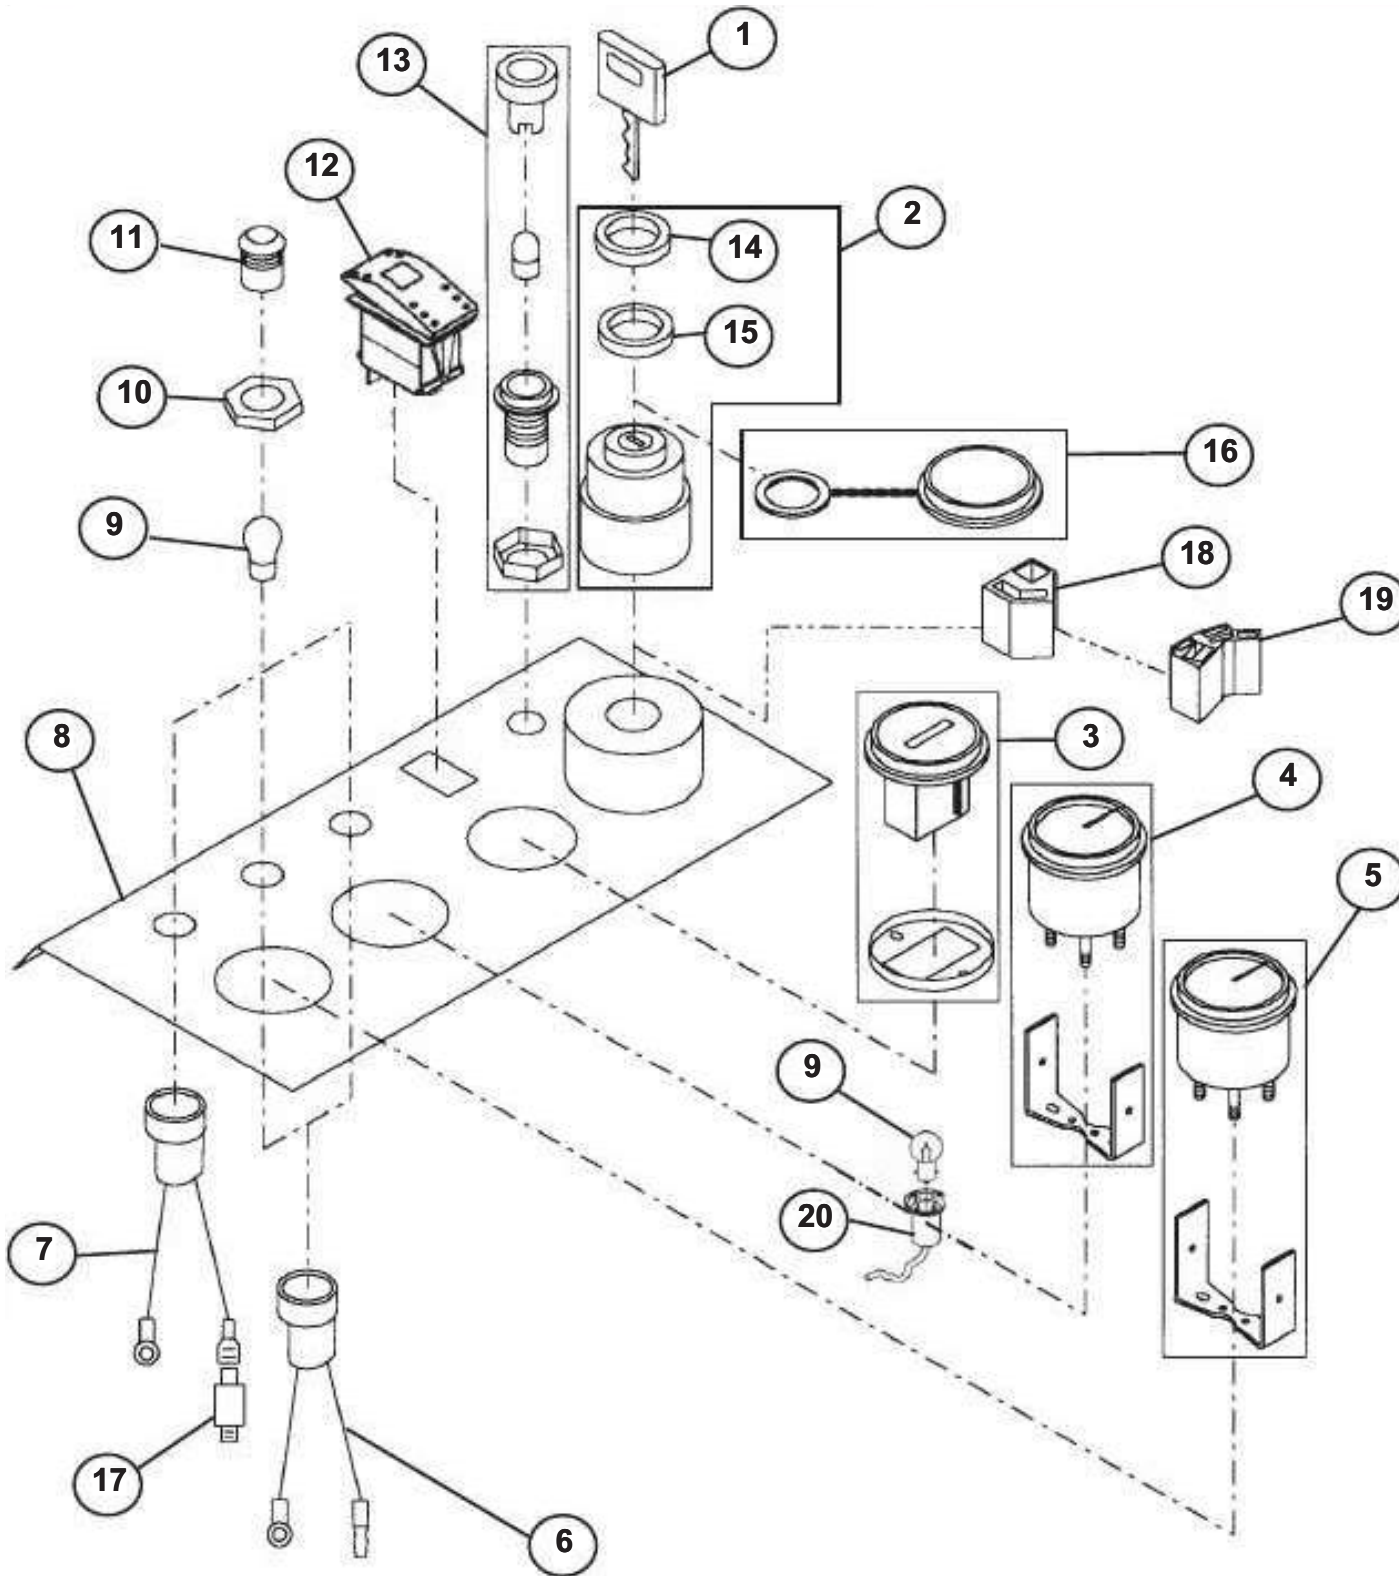

7-4 ELECTRICAL

WHEN ORDERING PARTS GIVE **SERIAL NUMBER** OF MACHINE

PARTS FAX 1-519-738-9633

DASH PANEL ASSEMBLY 22715015532D TO 24885095532D

**DASH PANEL ASSEMBLY
22715015532D TO 24885095532D**

<u>FIG.</u>	<u>PART #</u>	<u>QTY.</u>	<u>DESCRIPTION</u>	<u>SERIAL NUMBER / REMARKS</u>
1.	280007	1	Key	
2.	140557	1	Ignition Switch - includes #14 & 15	
3.	140159	1	Hour Meter	
4.	140084	1	Gauge - Fuel	
5.	140088	1	Gauge - Water Temperature	
6.	300892	2	Wire Harness	
7.	300891	1	Wire Harness	
8.	300642	1	Dash	
9.	220601	4	Light Bulb	
10.	220170	3	Nut	
11.	220023	3	Lamp	
12.	140831*	1	Switch - 3WD Activator	
13.	280031	1	Glow Plug Indicator Light	
14.	N.S.S.	1	Ignition Switch Seal	
15.	N.S.S.	1	Ignition Switch Nut	
16.	190997	1	Ignition Switch Cover	
17.	140233	1	Diode	
18.	280008	1	Housing	
19.	280009	1	Housing	
20.	140090	1	Light Kit	Bulb not included

*Note: The old 3WD activator switch (140571) has been replaced by 140831, see Technical Bulletin 0020 for service procedure.