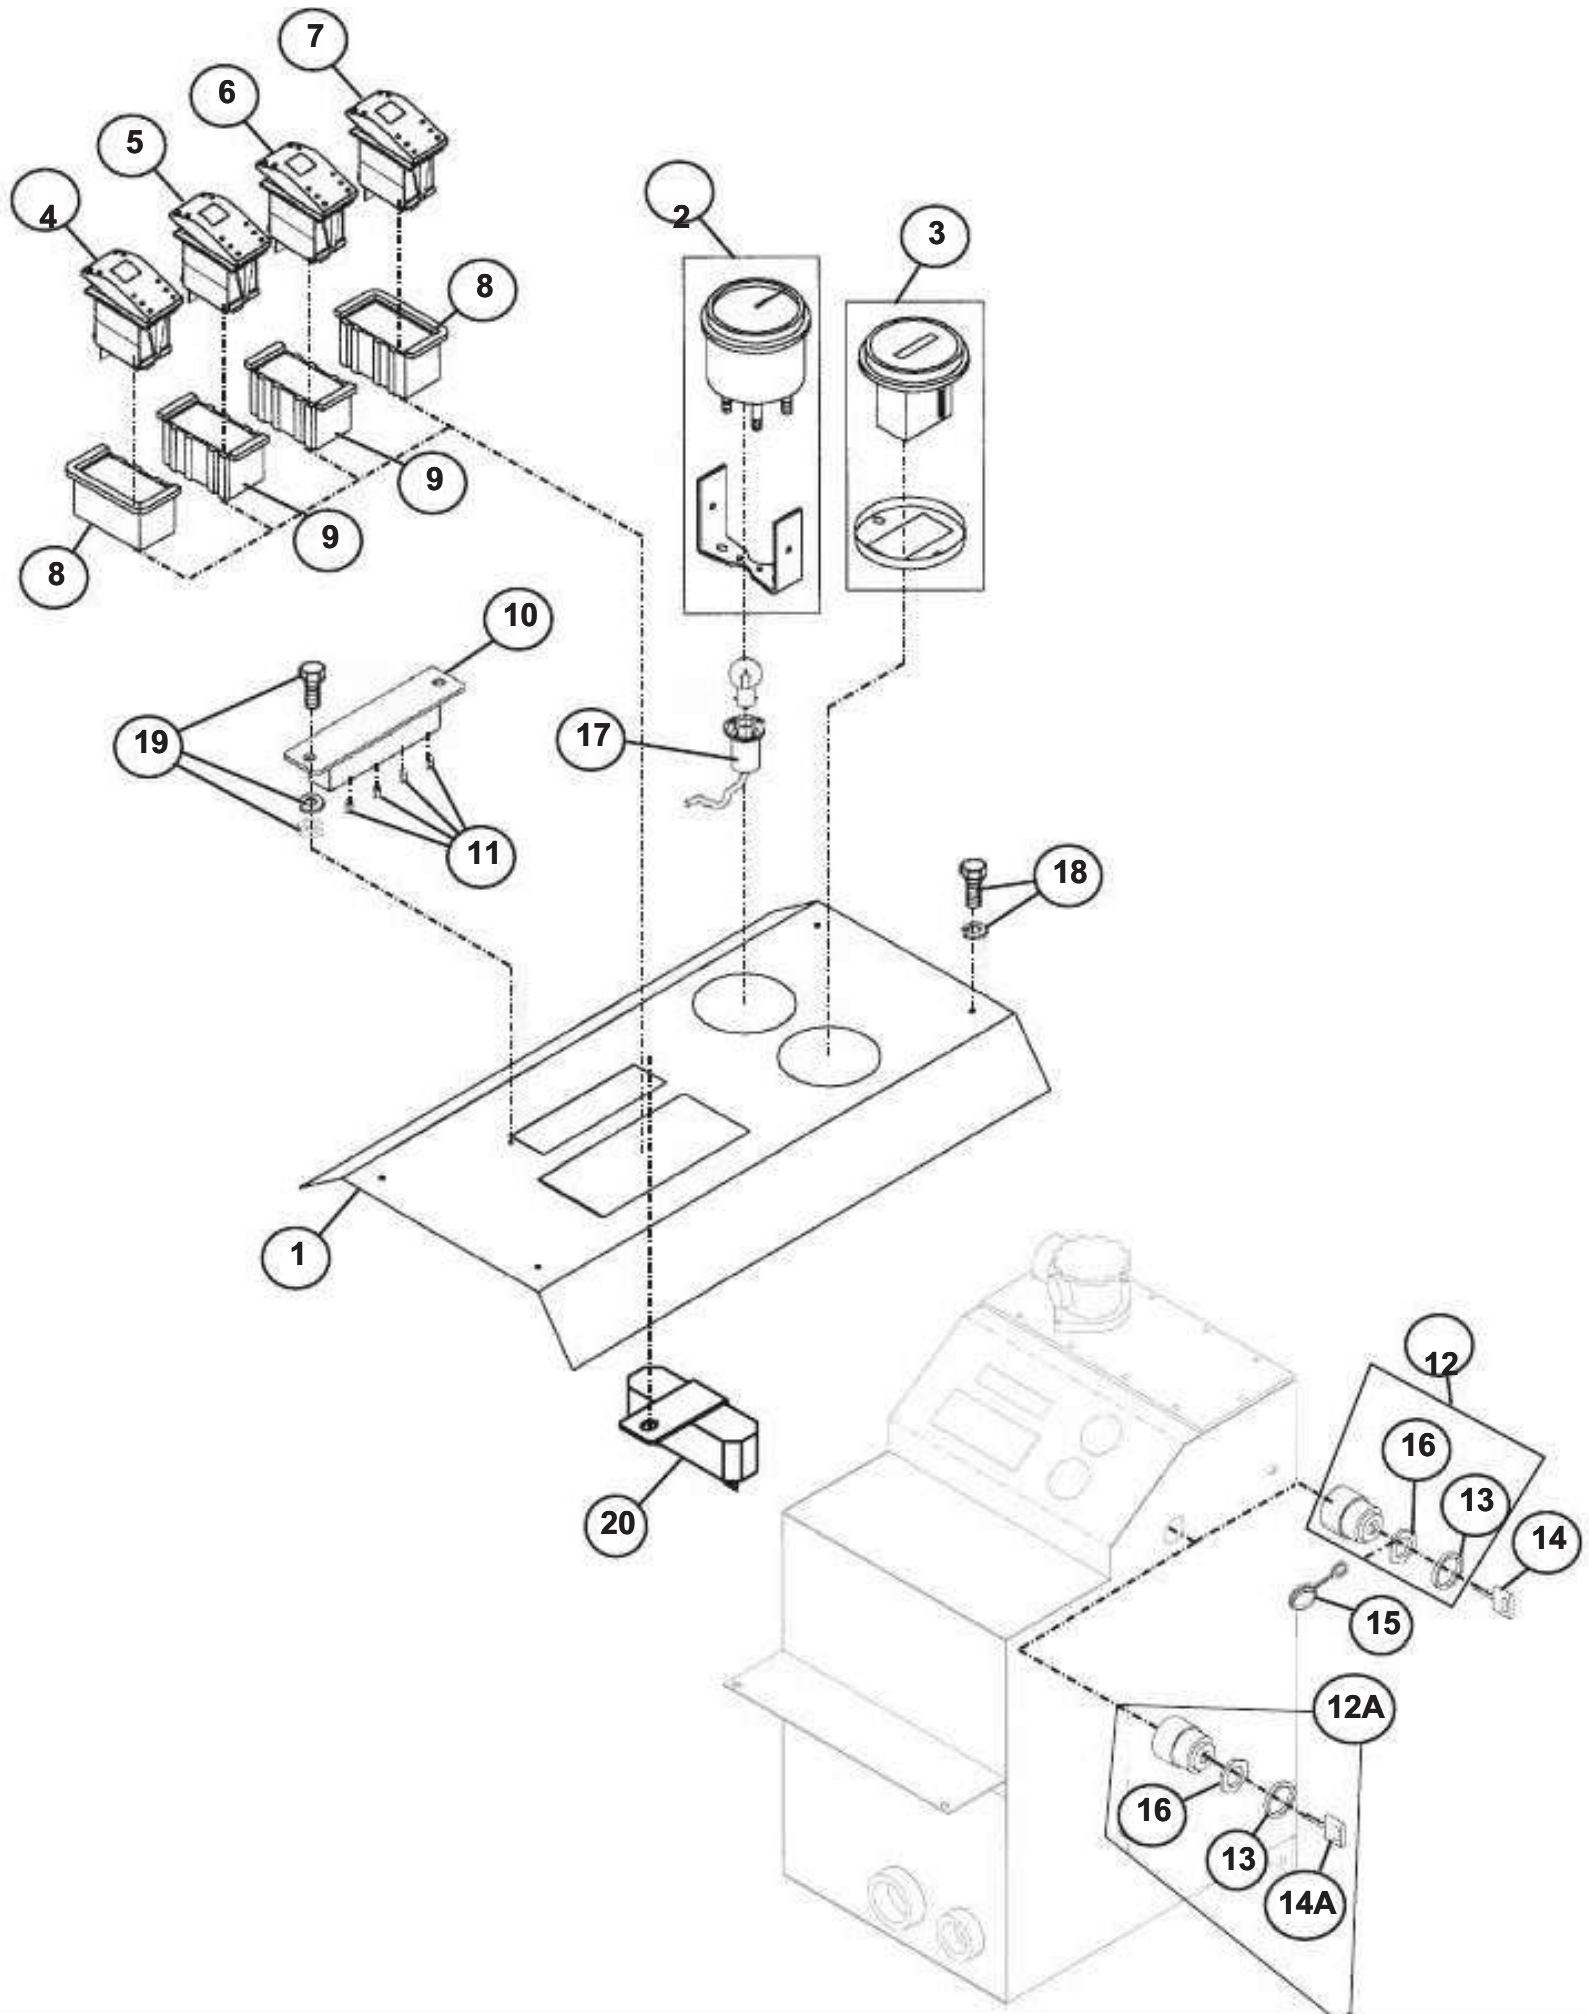

7-7A ELECTRICAL

WHEN ORDERING PARTS GIVE **SERIAL NUMBER** OF MACHINE

PARTS FAX 1-519-738-9633

DASH PANEL ASSEMBLY 33268035532D TO XXXX

**DASH PANEL ASSEMBLY
33258035532D TO XXXX**

<u>FIG.</u>	<u>PART #</u>	<u>QTY.</u>	<u>DESCRIPTION</u>	<u>SERIAL NUMBER / REMARKS</u>
1.	302217	1	Dash Panel	
2.	140084	1	Fuel Gauge	
3.	140157	1	Hour Meter	
4.	140830	1	Trac Lock Switch Assembly	
5.	140831	1	3WD Switch Assembly	
6.	140832	1	Headlight Switch Assembly	
7.	140833	1	Park Brake Switch Assembly	
8.	140813	2	End Bezel	
9.	140814	2	Centre Bezel	
10.	140817	1	Four Bulb Display - includes 4 of #11	
11.	140838	4	Bulb	
12.	140557	1	Ignition Switch - includes #13 & 16	xxxx - 61845075532D
12A.	280169	1	Ignition Switch Anti-restart - includes #13, 14A, 16	61855075532D - xxxx
13.	N.S.S.	1	Ignition Switch Seal	
14.	280007	1	Ignition Switch Key	xxxx - 61845075532D
14A.	280170	1	Ignition Switch Key	61855075532D - xxxx
15.	190997	1	Ignition Switch Cover	
16.	N.S.S.	1	Ignition Switch Nut	
17.	140090	1	Light Kit	Bulb not included
18.		4	Mounting Hardware: Screw, Lockwasher - 10/32 x 3/4	
19.		2	Mounting Hardware: Screw, Lockwasher, Nut - 10/32 x 1/2	
20.	140967	1	Resistor - 50Ω - included with Dash Harness #302354	51402085532D - xxxx